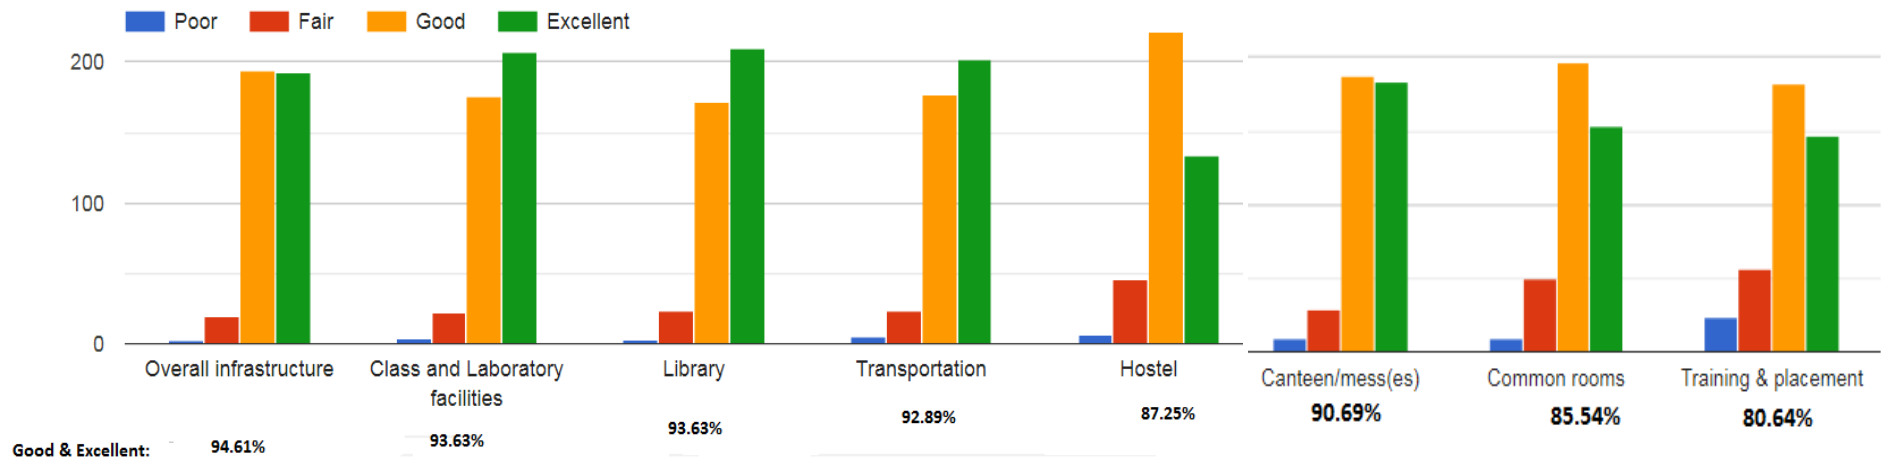

Phone:

email id:

Course:

Year of pass:

	Poor	Fair	Good	Excellent
1. Overall, how satisfied are you with your educational experience at RVR & JCCE?				
2. How would you rate the following aspects of your educational experience at RVR & JCCE?				
<i>Quality of the teaching faculty</i>				
<i>Course(s) relevant to Industry</i>				
<i>Access to Teaching Faculty</i>				
<i>Assessment and Evaluation of course(s)</i>				
<i>Mentorship Program</i>				
<i>Generic skills and learning experiences</i>				
3. Is there anything else would like to share about your level of satisfaction with your educational experience?				
4. How would you rate the following services/facilities at RVR & JCCE?	Poor	Fair	Good	Excellent
<i>Overall Infrastructure</i>				
<i>Class and laboratory facilities</i>				
<i>Library</i>				
<i>Transportation</i>				
<i>Hostel</i>				
<i>Canteen & Mess(es)</i>				
<i>Common Rooms</i>				
<i>Training & Placement</i>				
5. Is there anything else would like to share about your level of satisfaction with our support services and facilities?				
6. How would you rate the following aspects of student life at RVR & JCCE?	Poor	Fair	Good	Excellent
<i>Sport(s) and recreational facilities</i>				
<i>Clubs and student organizations</i>				
<i>Campus safety</i>				
<i>Extracurricular activities</i>				
7. Is there anything else would like to share about your level of satisfaction with your campus life?				

Date:

Signature of the student

Student satisfaction survey (2016-2020)

Overall, How satisfied are you with your educational experience at RVR & JC CE?

408 responses

Good + Excellent: 92.16%

How would you rate the following aspects of your educational experience at RVR & JC CE?

How would you rate the following services/facilities at RVR & JC CE?

How would you rate the following aspects of student life at RVR & JC CE?