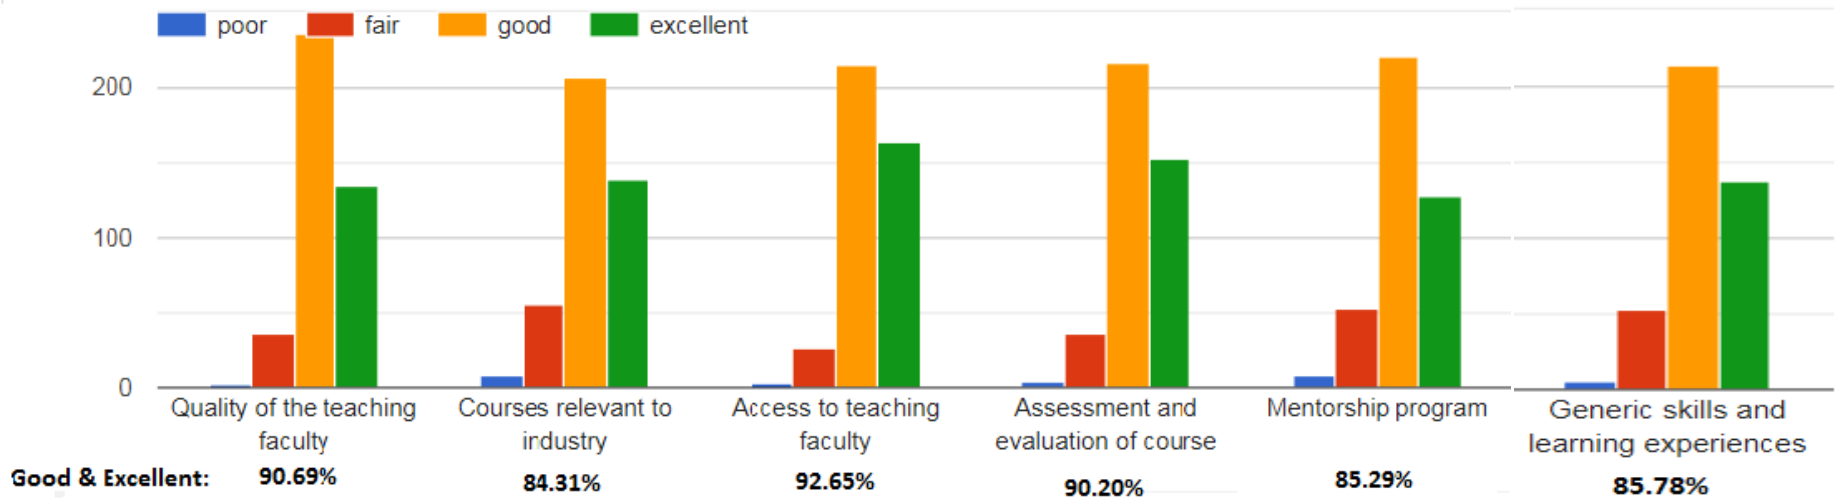

Phone:

email id:

Course:

Year of pass:

	Poor	Fair	Good	Excellent
1. Overall, how satisfied are you with your educational experience at RVR & JCCE?				
2. How would you rate the following aspects of your educational experience at RVR & JCCE?				
<i>Quality of the teaching faculty</i>				
<i>Course(s) relevant to Industry</i>				
<i>Access to Teaching Faculty</i>				
<i>Assessment and Evaluation of course(s)</i>				
<i>Mentorship Program</i>				
<i>Generic skills and learning experiences</i>				
3. Is there anything else would like to share about your level of satisfaction with your educational experience?				
4. How would you rate the following services/facilities at RVR & JCCE?	Poor	Fair	Good	Excellent
<i>Overall Infrastructure</i>				
<i>Class and laboratory facilities</i>				
<i>Library</i>				
<i>Transportation</i>				
<i>Hostel</i>				
<i>Canteen & Mess(es)</i>				
<i>Common Rooms</i>				
<i>Training & Placement</i>				
5. Is there anything else would like to share about your level of satisfaction with our support services and facilities?				
6. How would you rate the following aspects of student life at RVR & JCCE?	Poor	Fair	Good	Excellent
<i>Sport(s) and recreational facilities</i>				
<i>Clubs and student organizations</i>				
<i>Campus safety</i>				
<i>Extracurricular activities</i>				
7. Is there anything else would like to share about your level of satisfaction with your campus life?				

Date:

Signature of the student

Student satisfaction survey (2016-2020)

Overall, How satisfied are you with your educational experience at RVR & JC CE?

408 responses

Good + Excellent: 92.16%

How would you rate the following aspects of your educational experience at RVR & JC CE?

How would you rate the following services/facilities at RVR & JC CE?

How would you rate the following aspects of student life at RVR & JC CE?