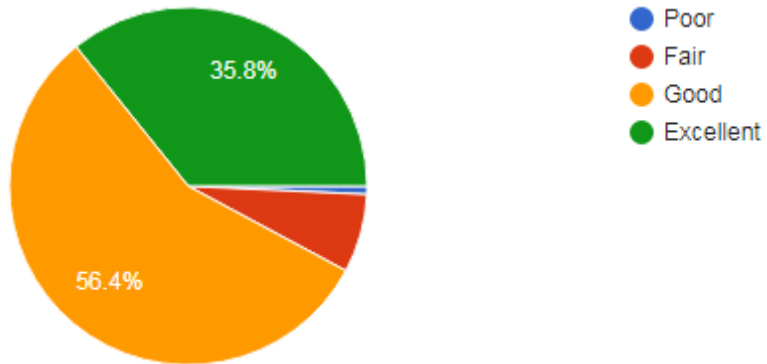

Date:

Signature of the student

Student satisfaction survey (2016-2020)

Overall, How satisfied are you with your educational experience at RVR & JC CE?

408 responses

Good + Excellent: 92.16%

How would you rate the following aspects of your educational experience at RVR & JC CE?